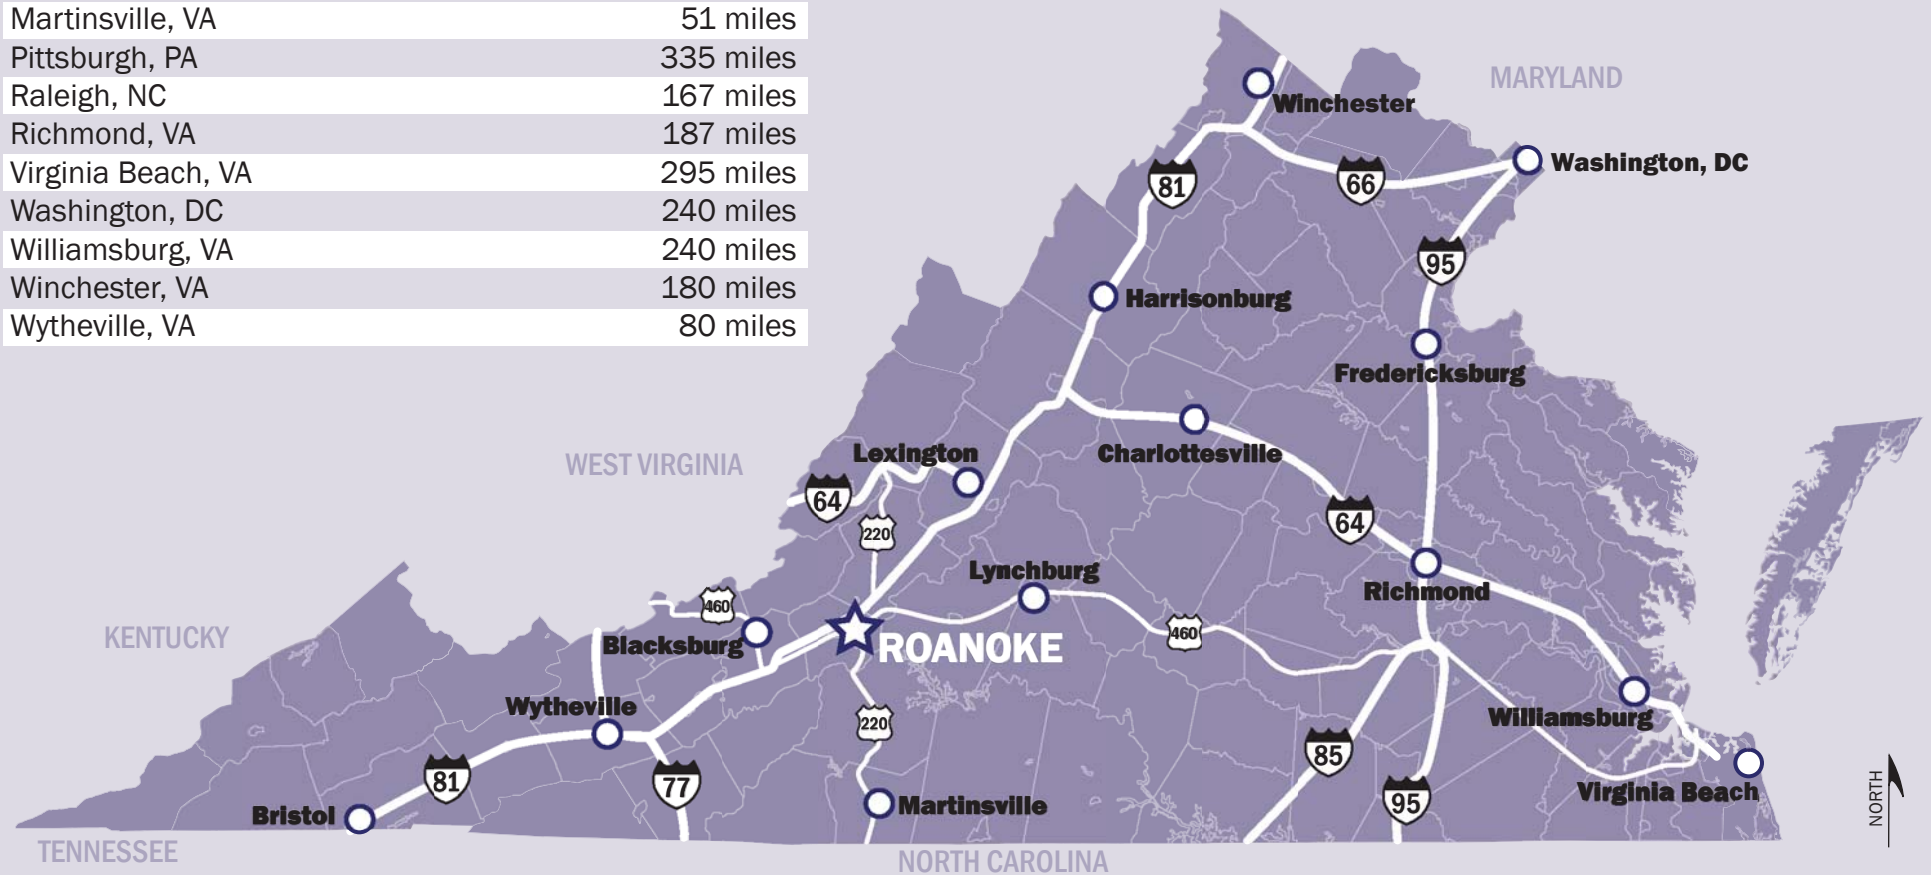

### DISTANCE FROM ROANOKE TO SURROUNDING AREAS

Baltimore, MD	275 miles
Blacksburg, VA	35 miles
Bristol, VA	150 miles
Charleston, WV	180 miles
Charlotte, NC	197 miles
Charlottesville, VA	125 miles
Fredericksburg, VA	175 miles
Greensboro, NC	100 miles
Harrisonburg, VA	112 miles
Lexington, VA	55 miles
Lynchburg, VA	55 miles
Martinsville, VA	51 miles
Pittsburgh, PA	335 miles
Raleigh, NC	167 miles
Richmond, VA	187 miles
Virginia Beach, VA	295 miles
Washington, DC	240 miles
Williamsburg, VA	240 miles
Winchester, VA	180 miles
Wytheville, VA	80 miles

**ROANOKE COUNTY PUBLIC SCHOOLS**

5937 Cove Road • Roanoke, VA 24019 • (540) 562-3900

<http://www.rcs.k12.va.us>

“Learning for All, Whatever it Takes”